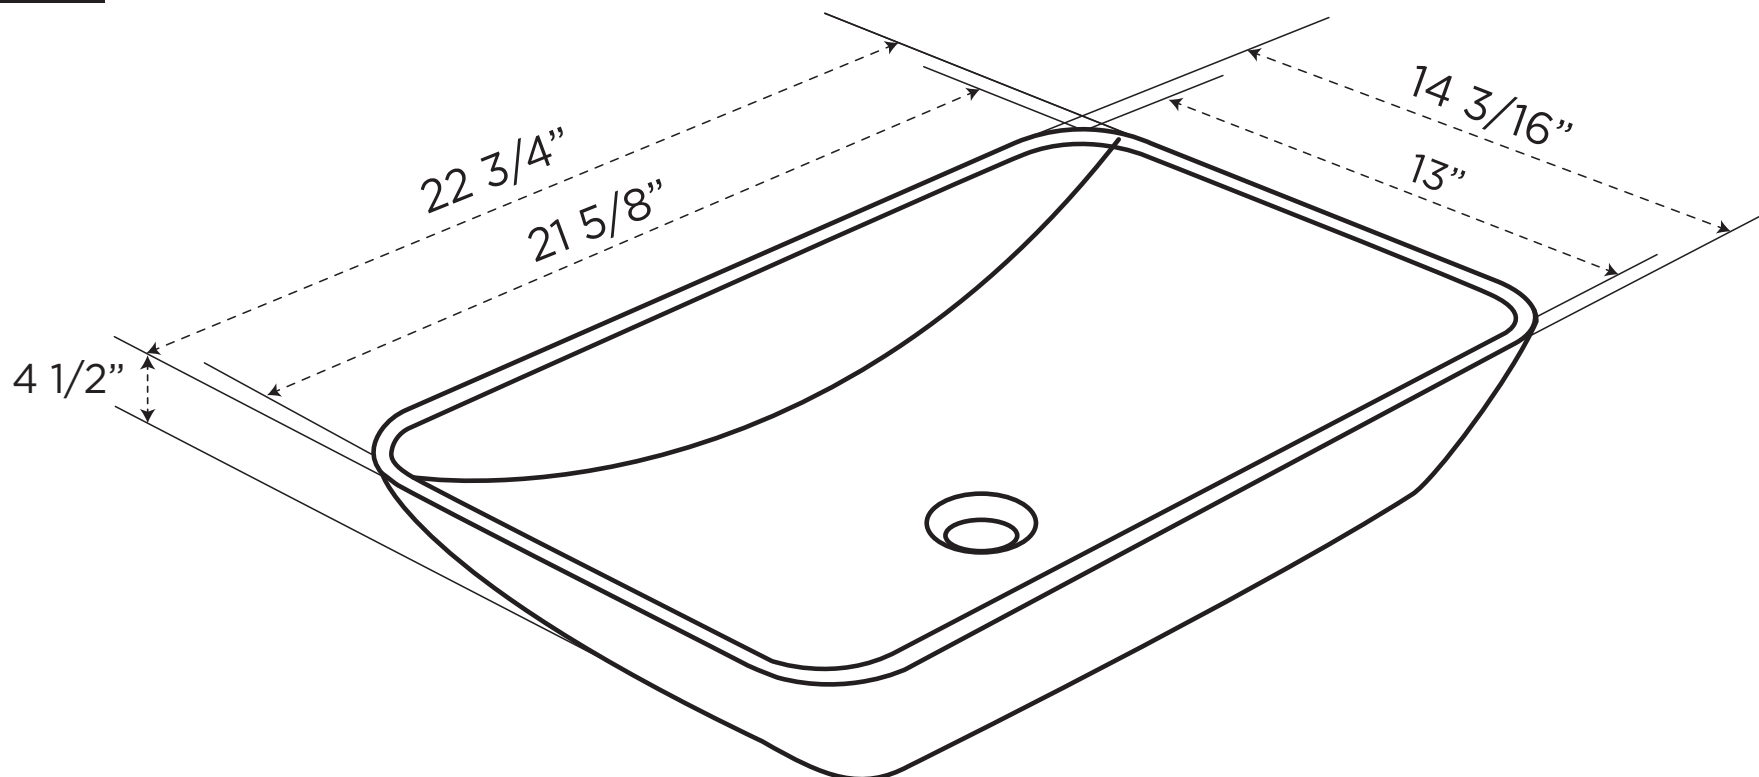

SPECIFICATIONS / TECHNICAL DATA

VESSEL SINK

WHITE

23"

ATTENTION! Dimensions may vary by up to 3/8". It is highly recommended to pull all dimensions of actual model for installation and measuring purposes.

MODEL# MV2314SW